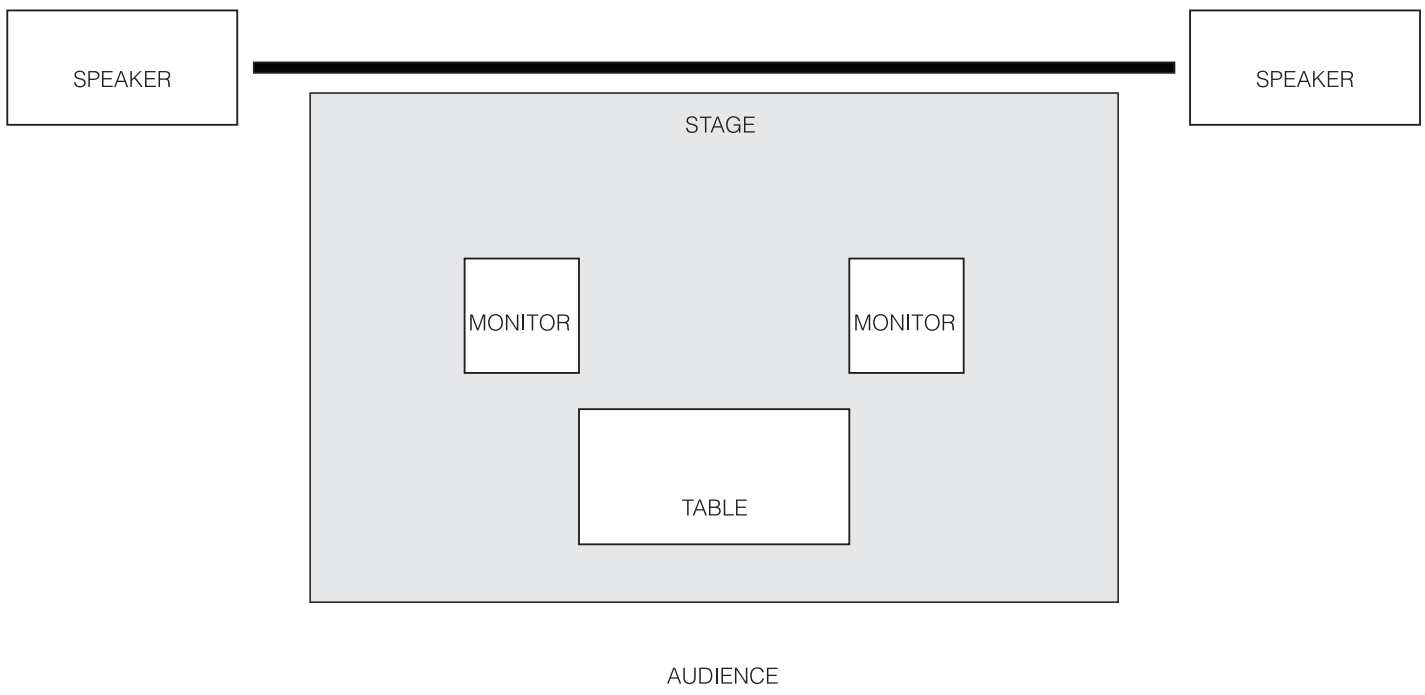

Technical Rider:

Supplied by promoter:

- 1x chair (for sound art performance only)
 - 4x power sockets min. (220volt)
 - 1x 2x1meters table
 - 1x Allen&Heath XONE:42 or Allen&Heath XONE:62
 - 2x high quality monitor speakers (left& right)
-
- powerfull full-range stereo PA system with sufficient subbass amplification down to 30 Hz!
 - sound technician available during soundcheck and show
 - setup and tear down time 30 minutes
 - access to the back of DJ mixer to connect audio interface
-
- bottles of (soda) water on stage

Stage plan:

Lighting conditions: a minimum of lights!

My equipment:

- 1-2x laptop + extra's
- audio interface
- midicontrollers